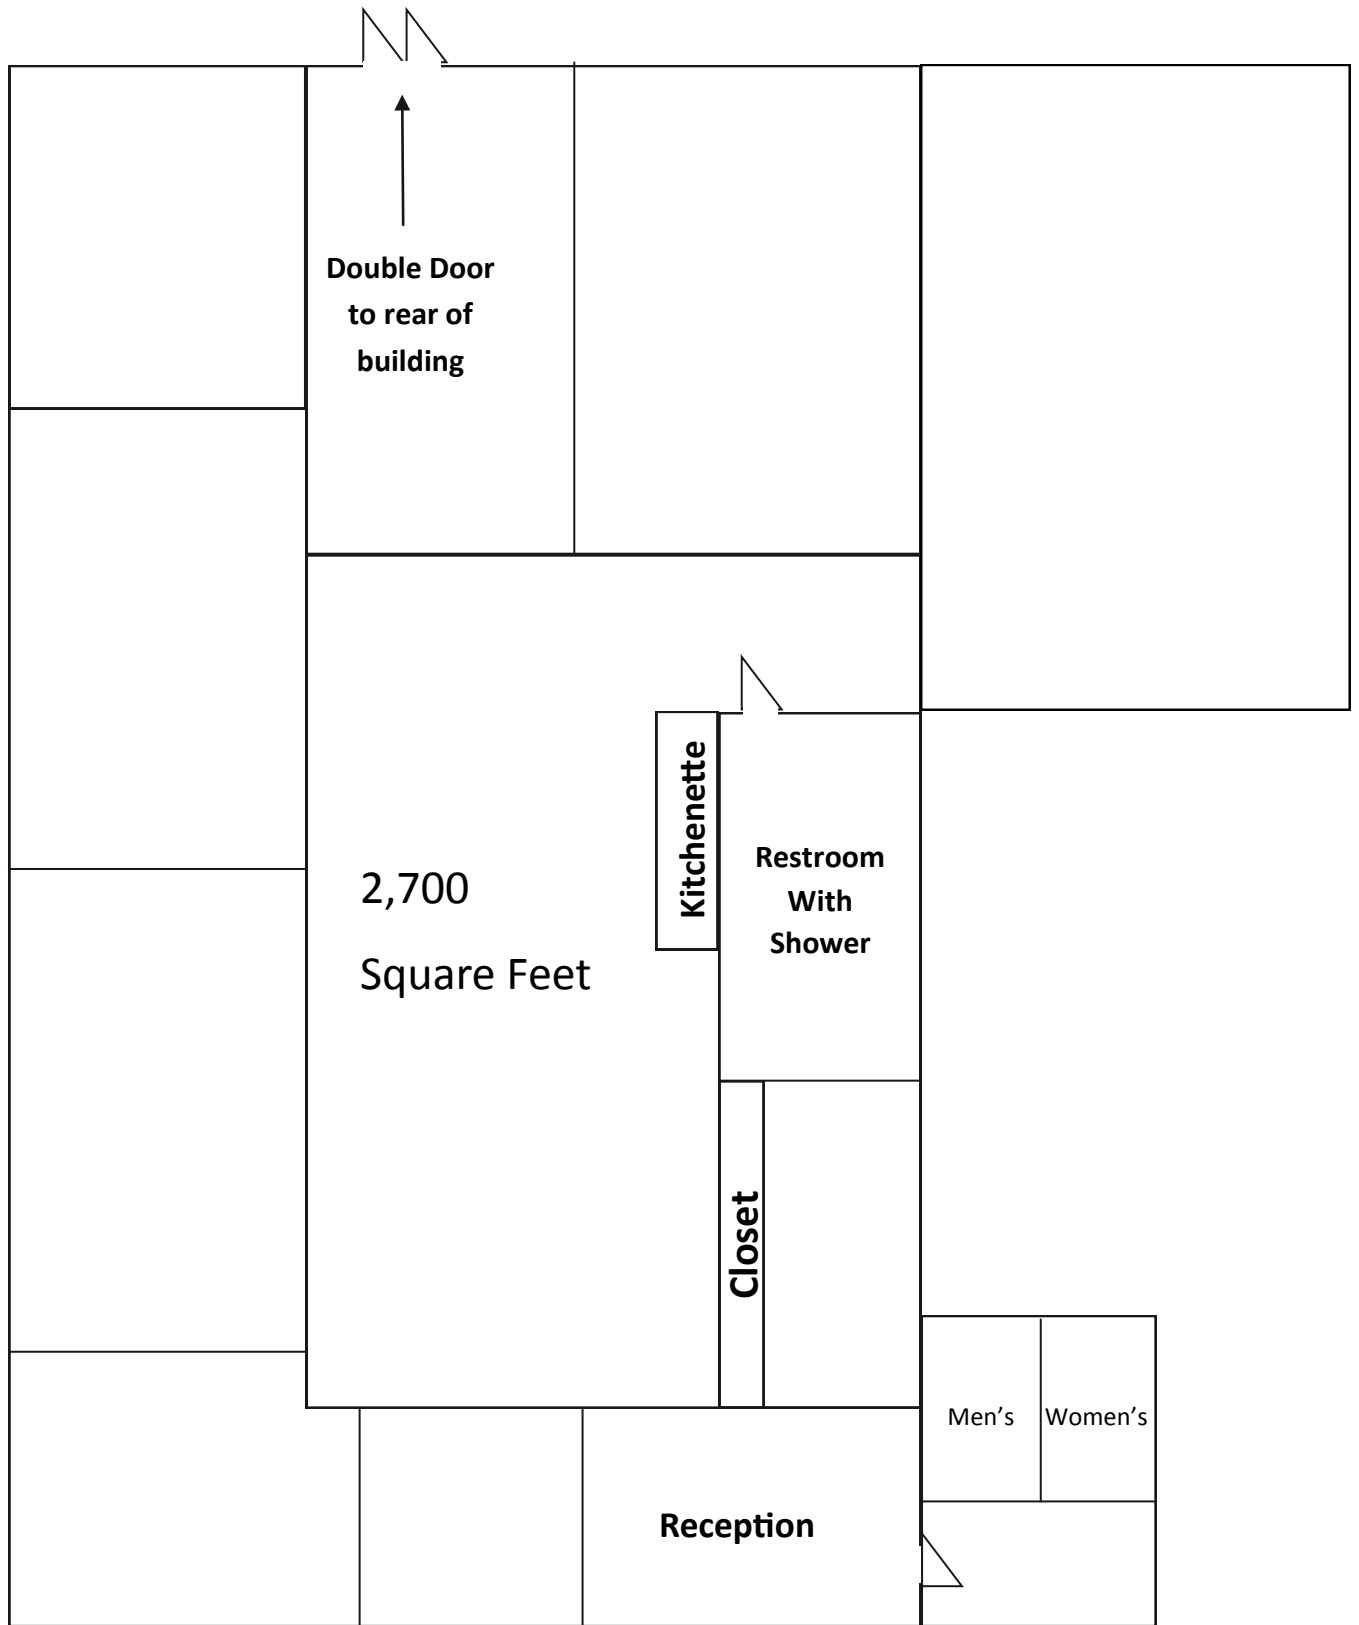

55'

Double Door
to rear of
building

2,700
Square Feet

Kitchenette

Restroom
With
Shower

Closet

Reception

Men's

Women's

Access to Men's & Women's Shared Restrooms