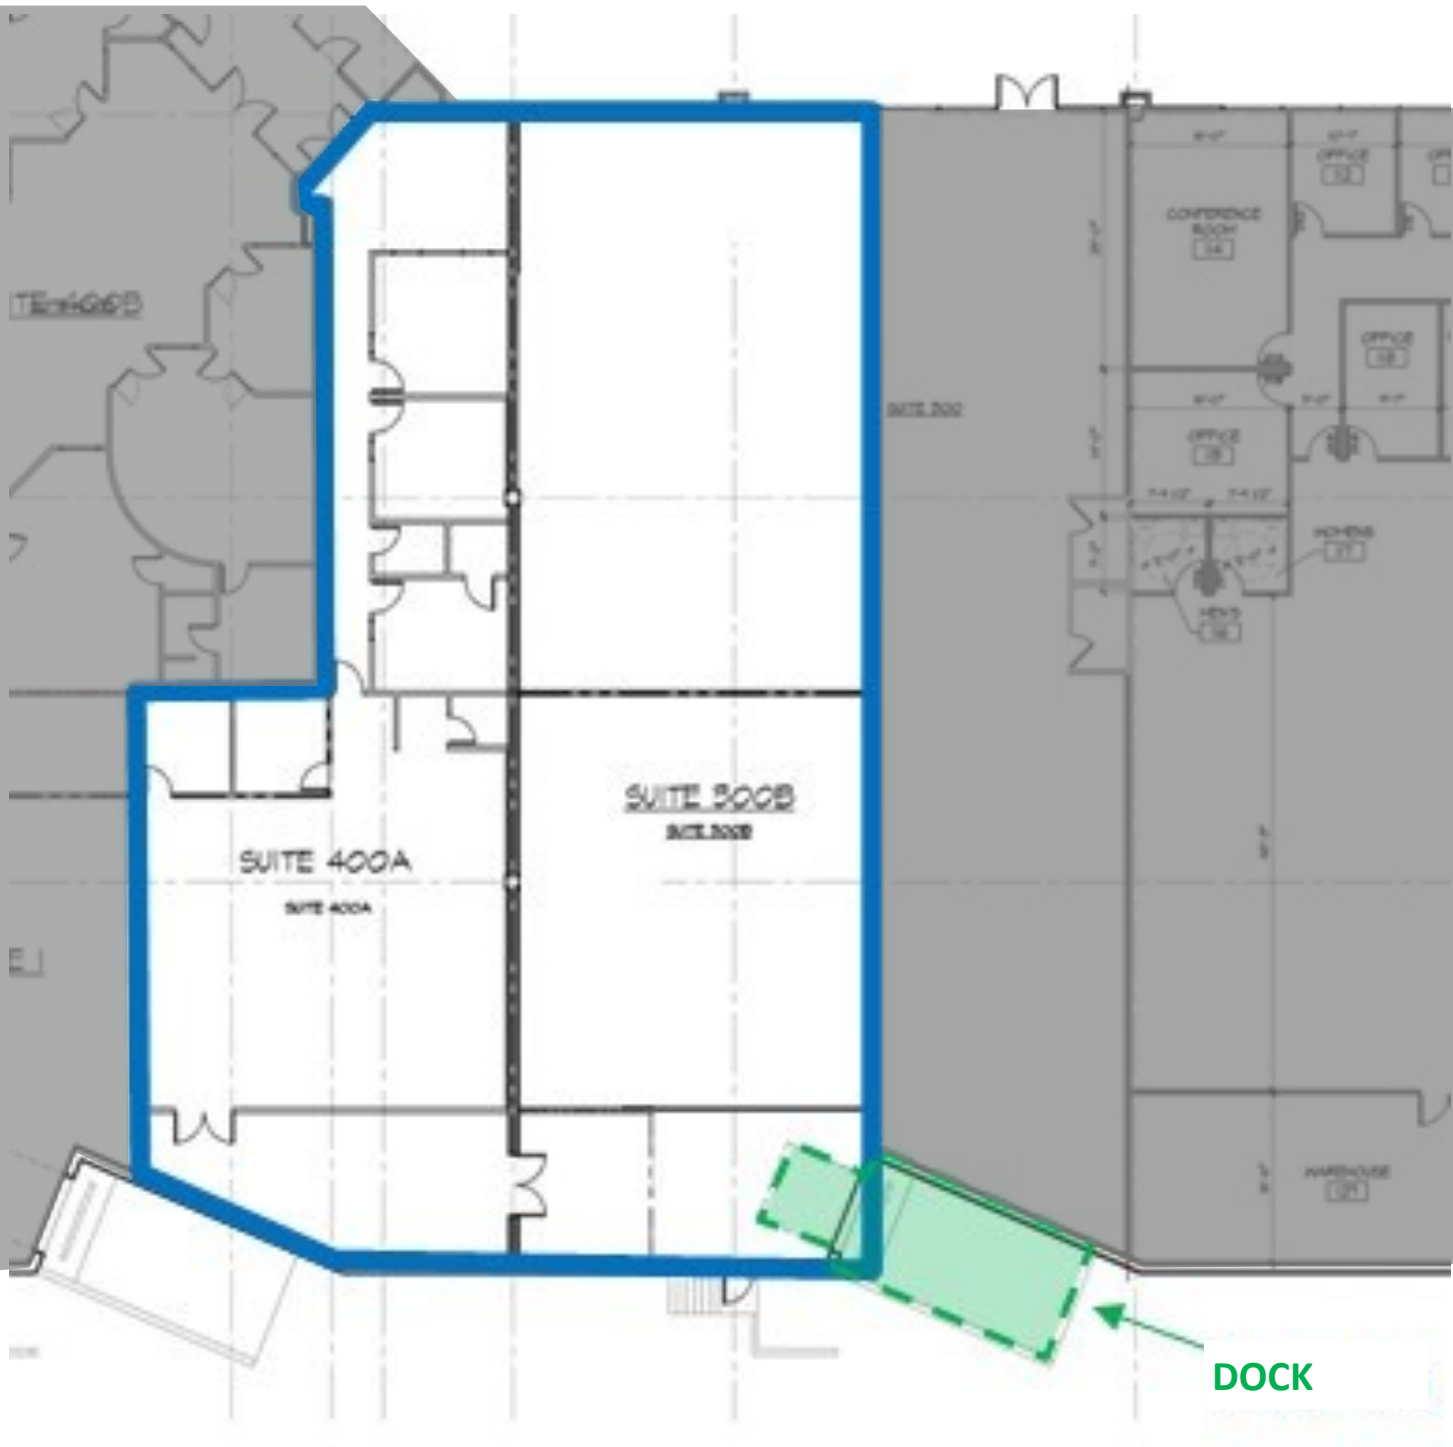

407 Pilot Court, Waukesha

Suite 300B/400A 6,604 SF

Luke Russell, Sales Agent
262-695-8800
lruvell@judsonrealestate.com

Matt Judson, President
262-695-8800
matt.judson@judsonrealestate.com

2831 N Grandview Blvd, Suite 222
Pewaukee, WI 53072
www.judsonrealestate.com