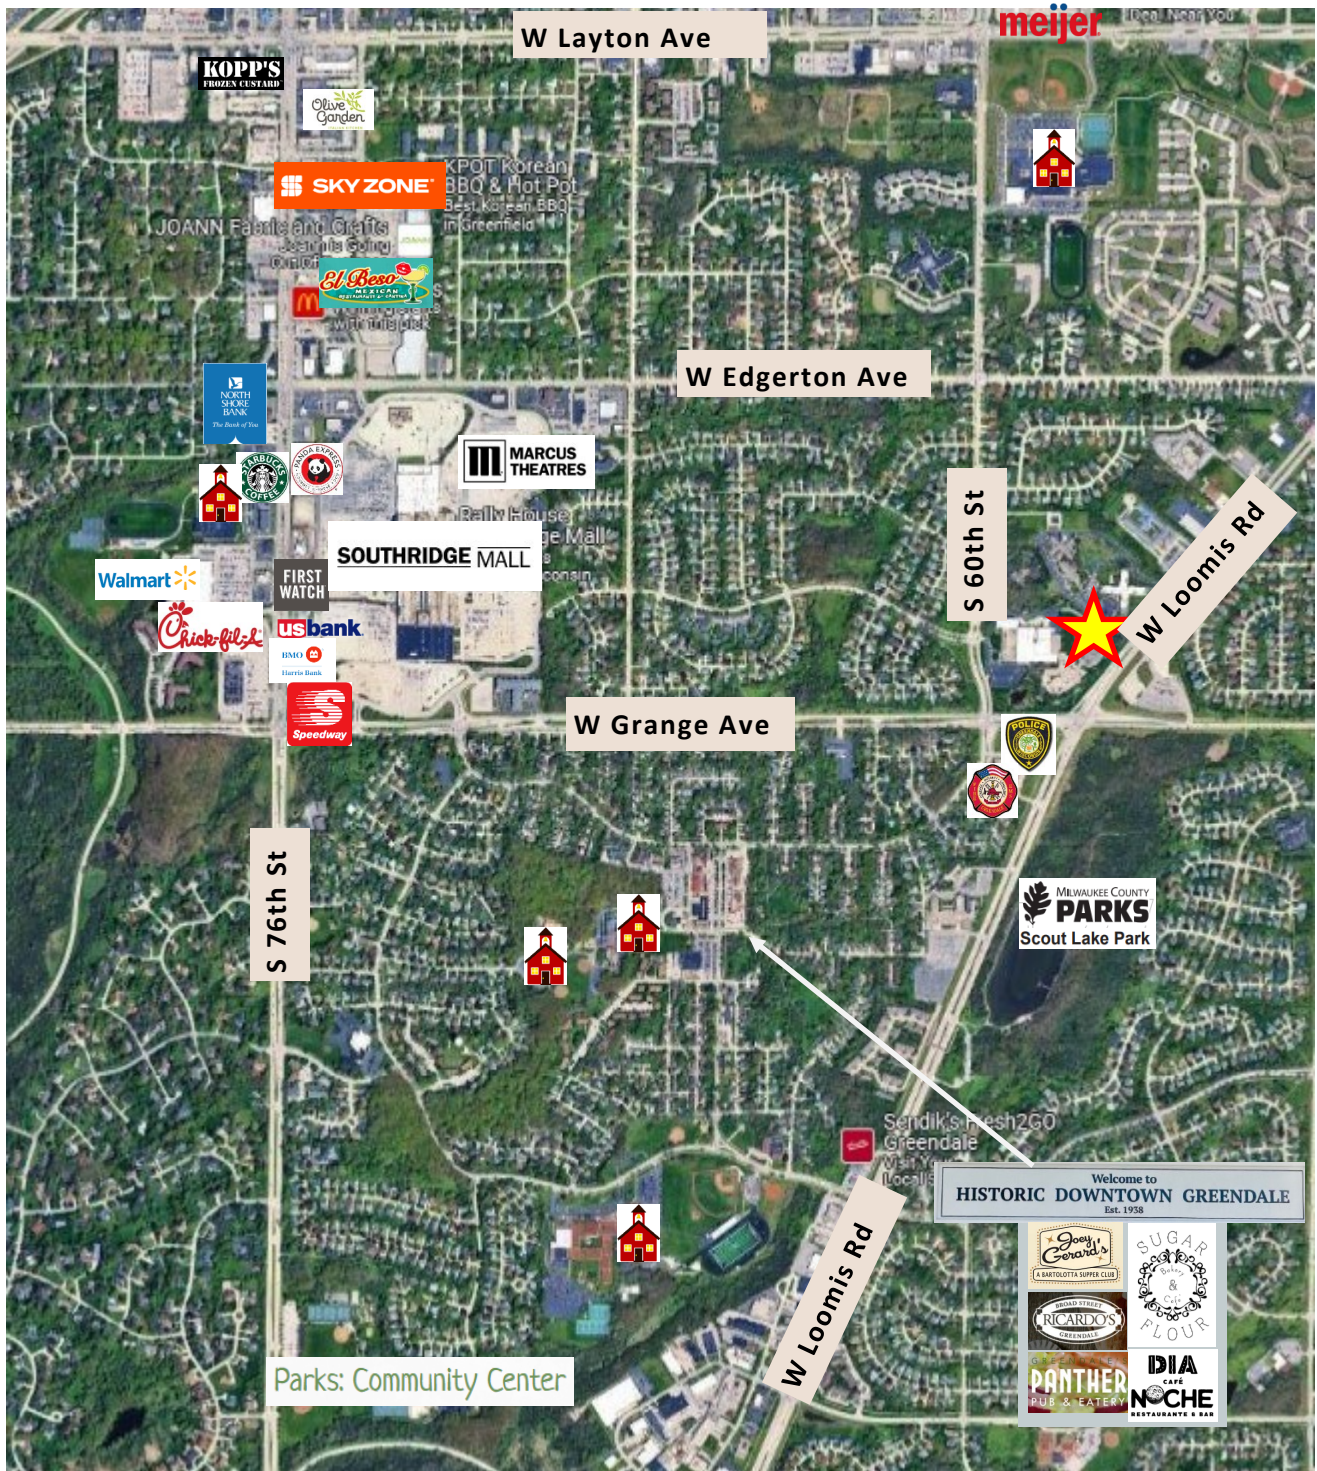

# +/- 5 Acres off of Loomis Rd, Greendale

Matt Judson, President  
2m2-695-8800  
matt.judson@judsonrealestate.com

Colleen Geiger, Sales Agent  
262-695-8800  
cgeiger@judsonrealestate.com

2831 N Grandview Blvd, Suite 222  
Pewaukee, WI 53072  
www.judsonrealestate.com