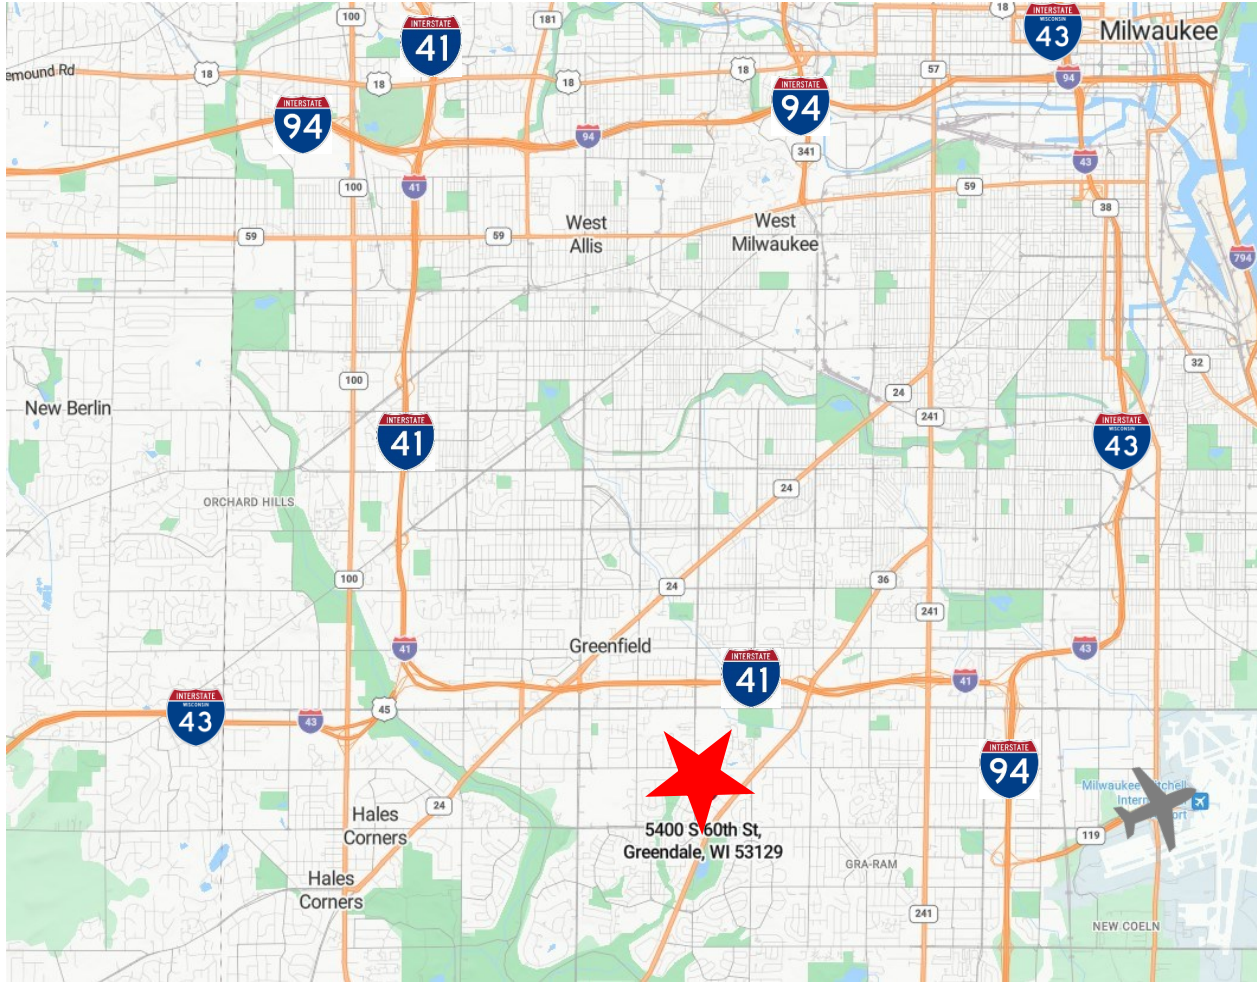

+/- 5 Acres along Loomis Rd, Greendale, Wisconsin

Madison
72 Miles

Milwaukee - Downtown
12 Miles

Mitchell International
Airport
5 Miles

Chicago
90 Miles

Matt Judson, President
262-695-8800
matt.judson@judsonrealestate.com