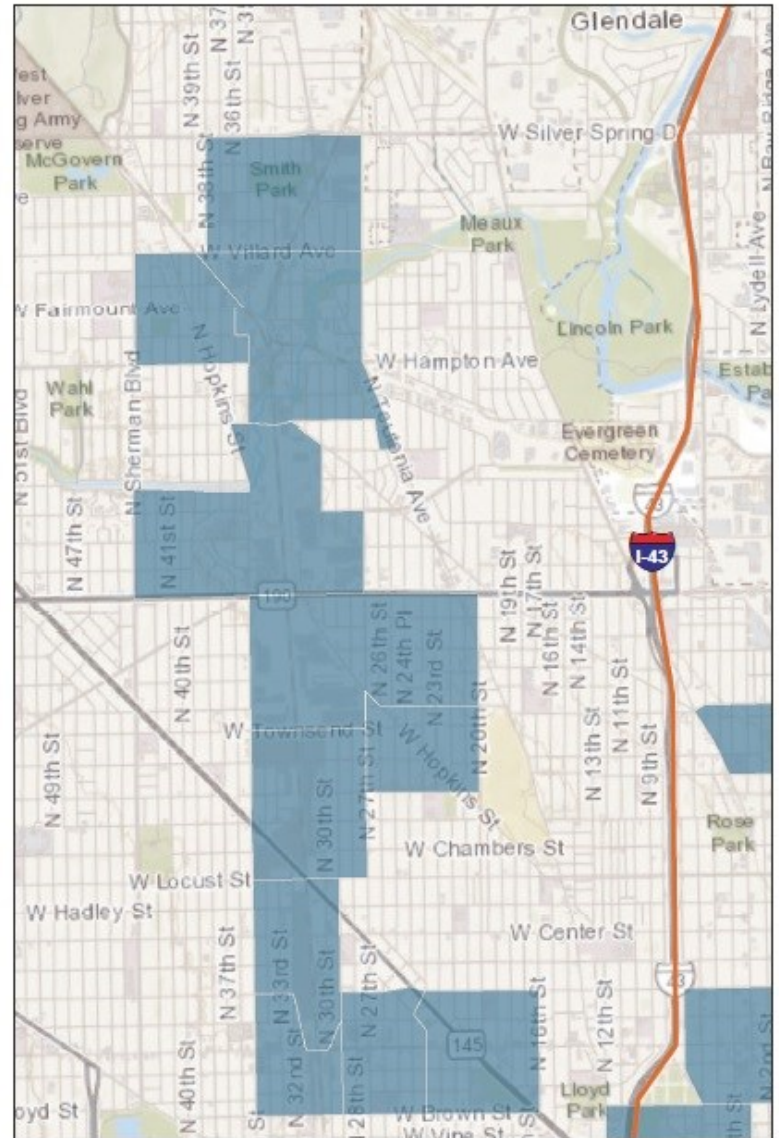

8730 N. 91st Street, Milwaukee, WI 53224

Wisconsin Opportunity Zones  
Census Tracts Nominated for Designation  
Wisconsin's 4th Congressional District

30th Street Industrial Corridor

Service Layer Credits: Sources: Esri, HERE,