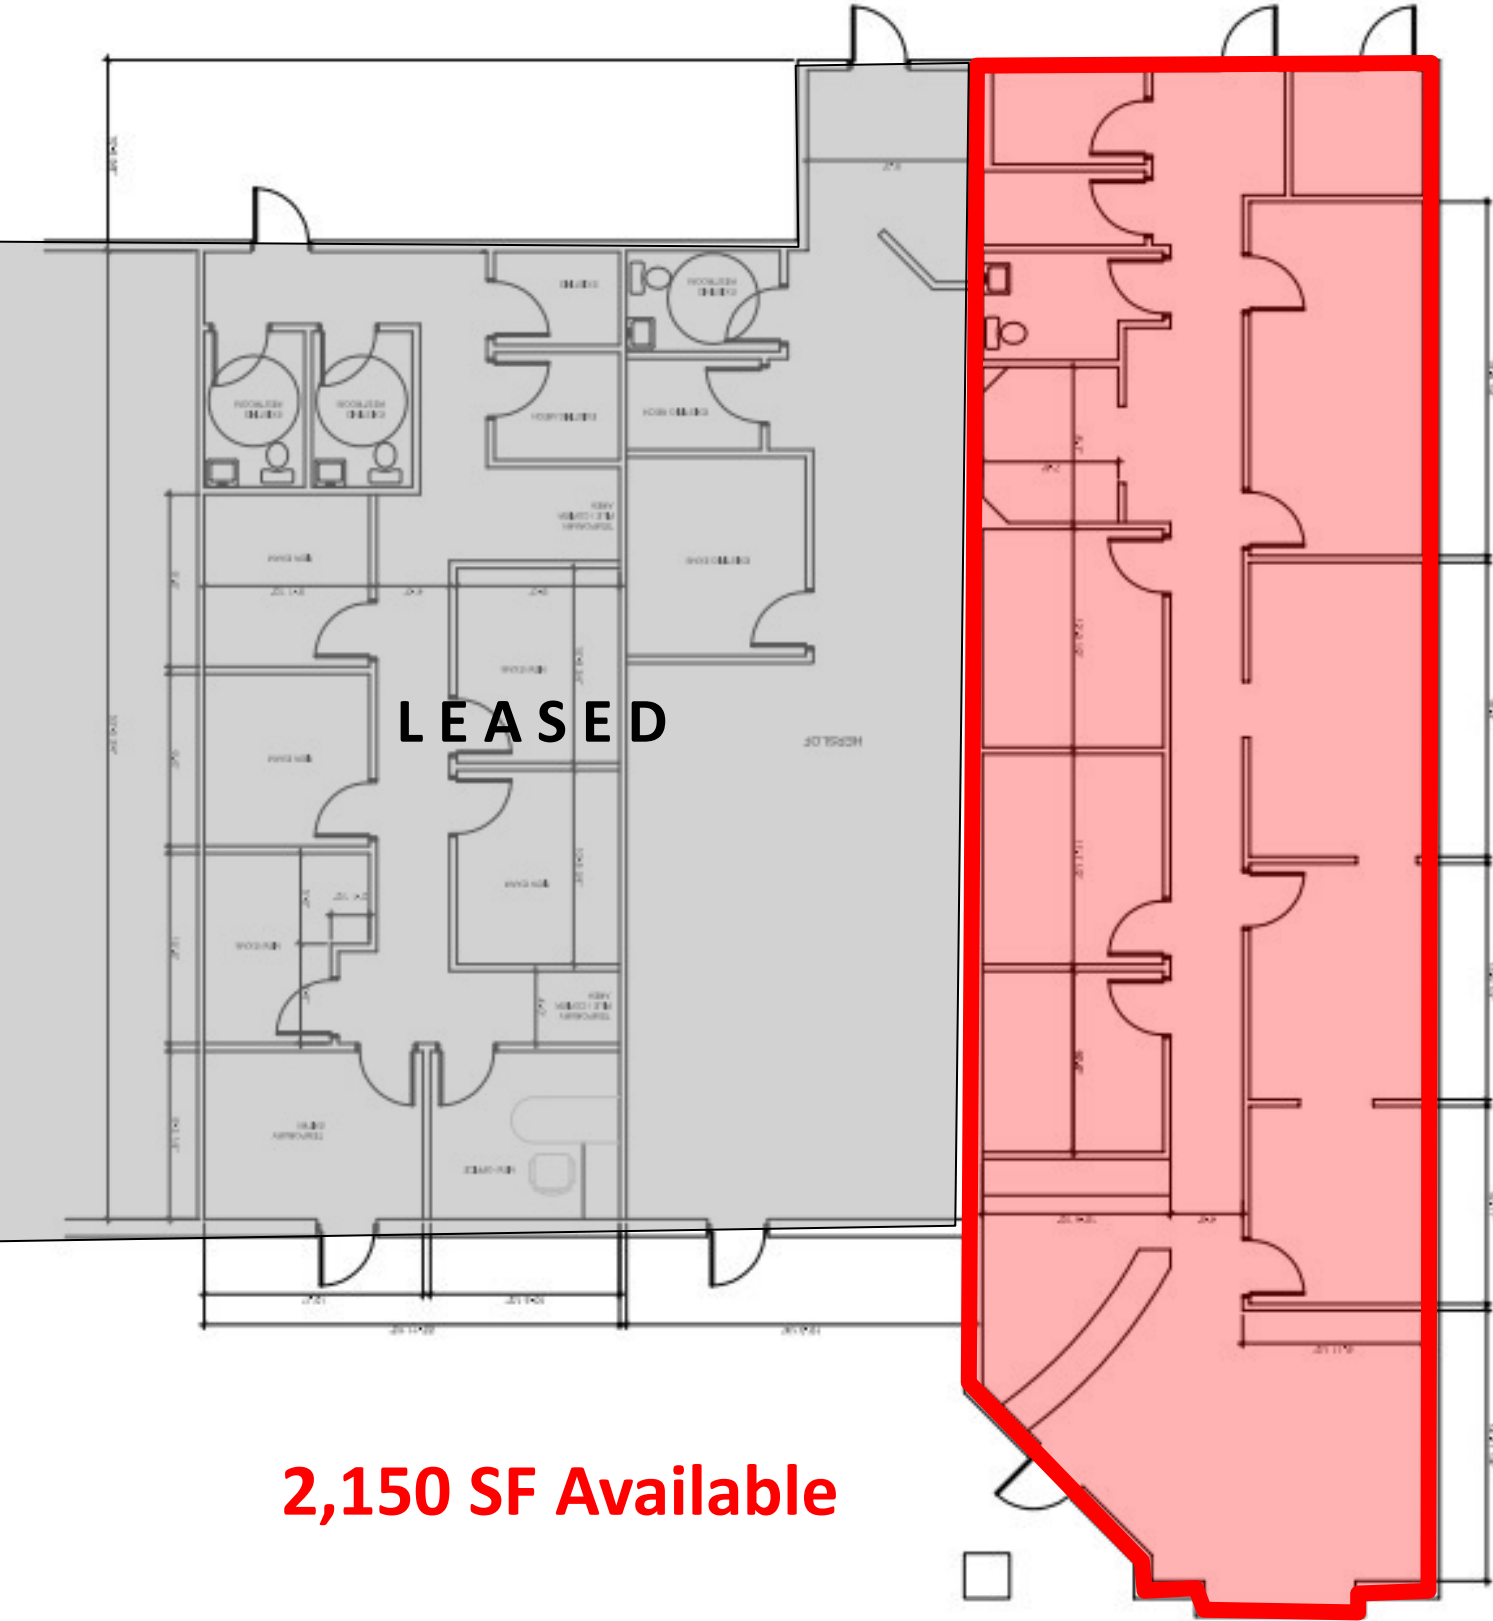

1300 Capitol Drive, Pewaukee

2,150 SF Available