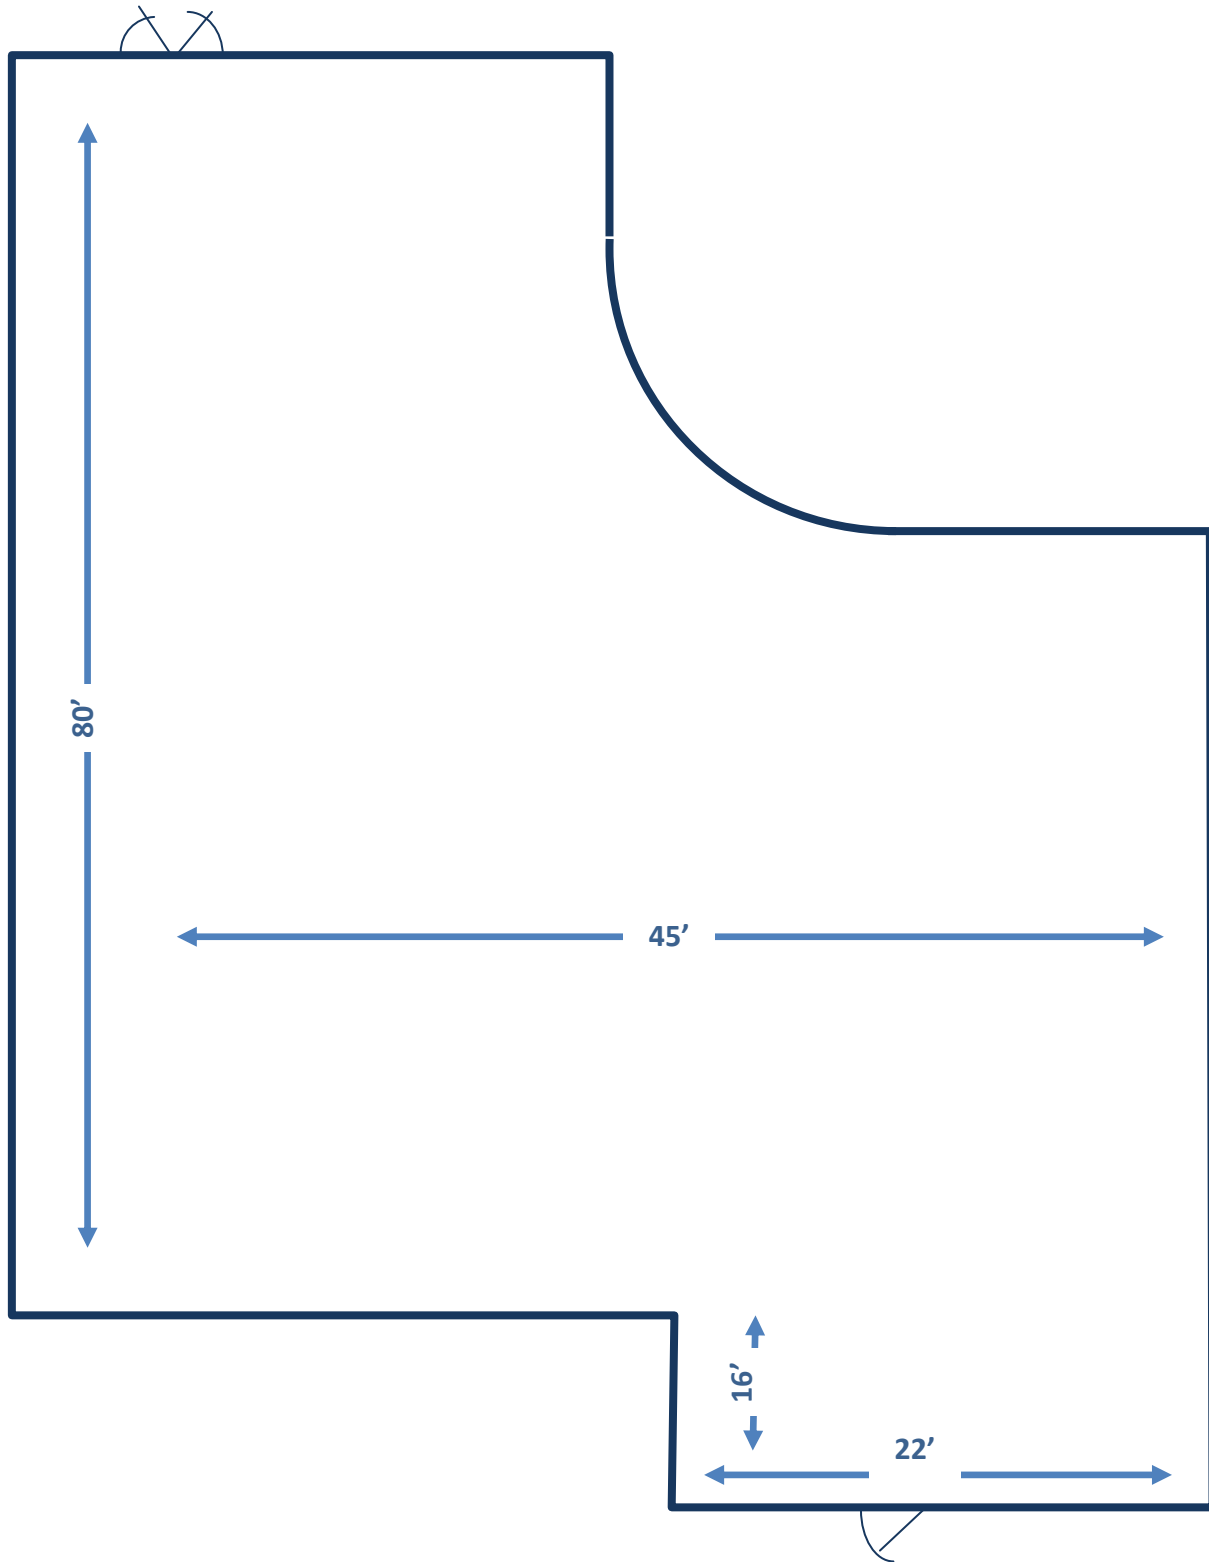

3,600 SF of Space
1028-1134 N Jackson Street, Milwaukee

Disclaimer: All dimensions and measurements are approximate as they were measured by the Broker on site. Subject to error and correction.