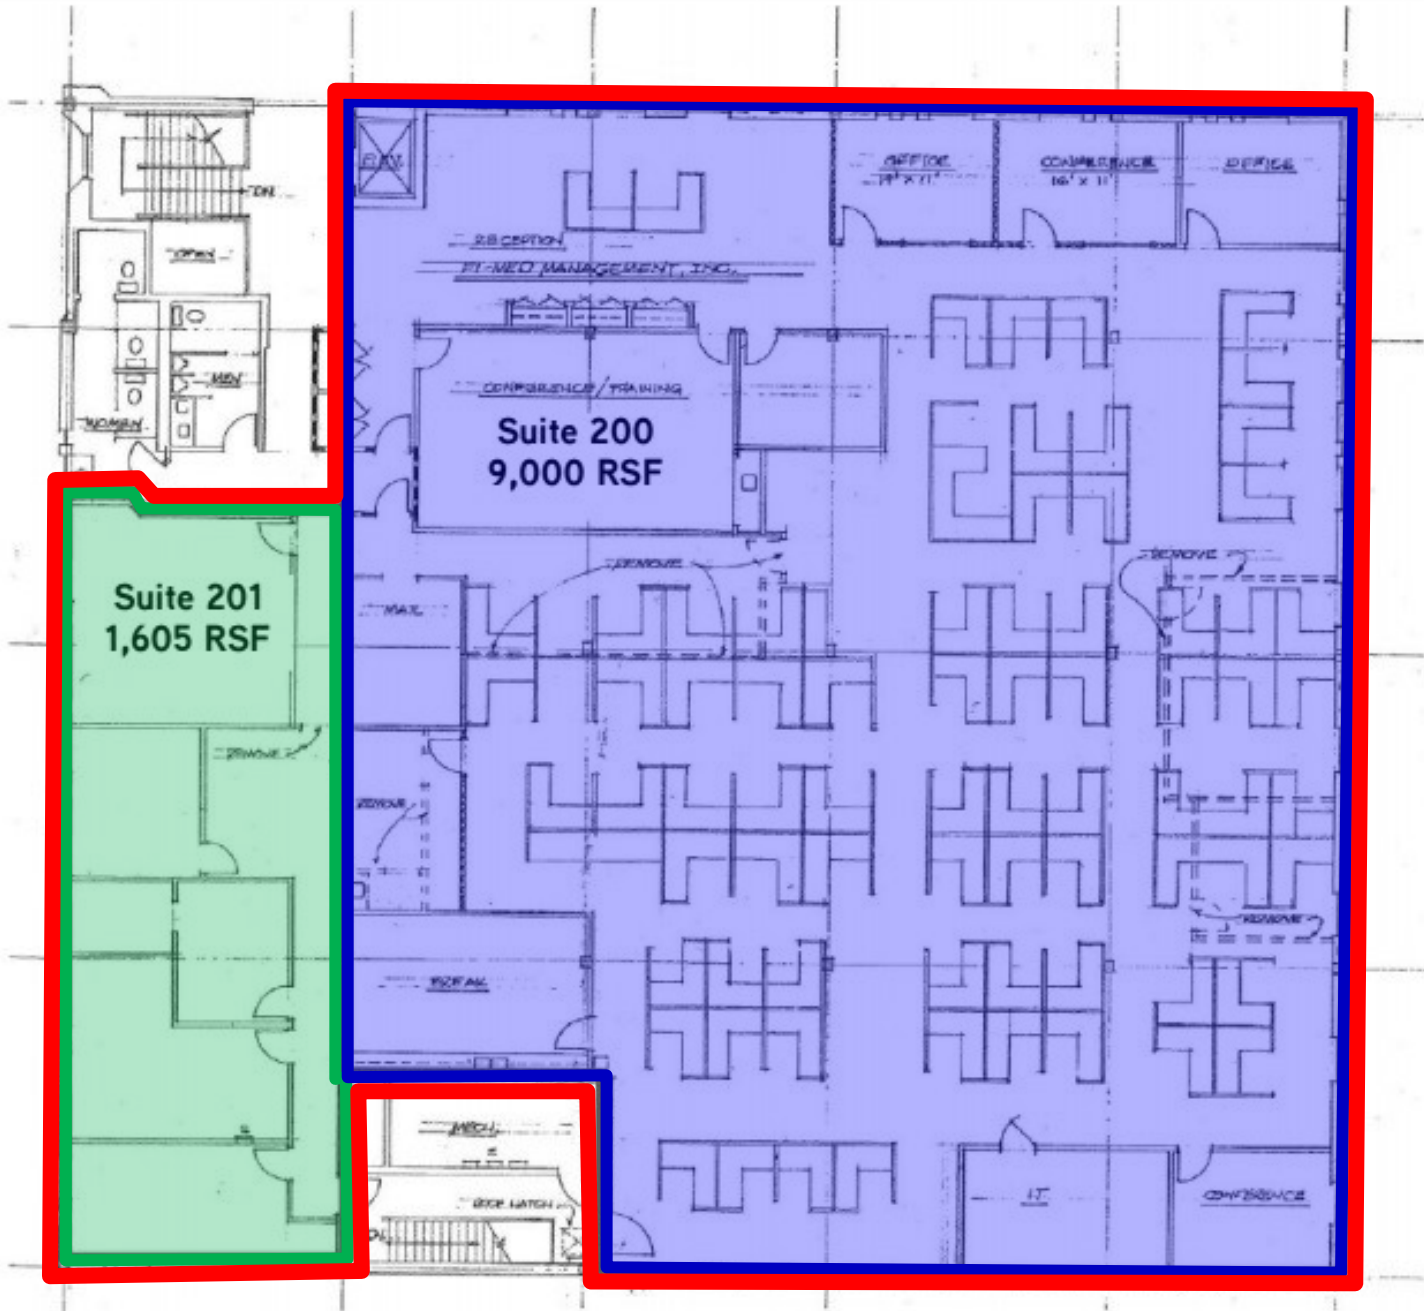

2200 N Mayfair Rd, Wauwatosa

SECOND FLOOR

SUITE	SQ.FT.	RATE	MONTHLY RENT
200	9,000 RSF	\$12.00/RSF Modified Gross	\$9,000.00 Modified Gross/Month
201	1,605 RSF	\$12.00/RSF Modified Gross	\$1,605.00 Modified Gross/Month
200-201	10,605 RSF	\$12.00/RSF Modified Gross	\$10,605.00 Modified Gross/Month