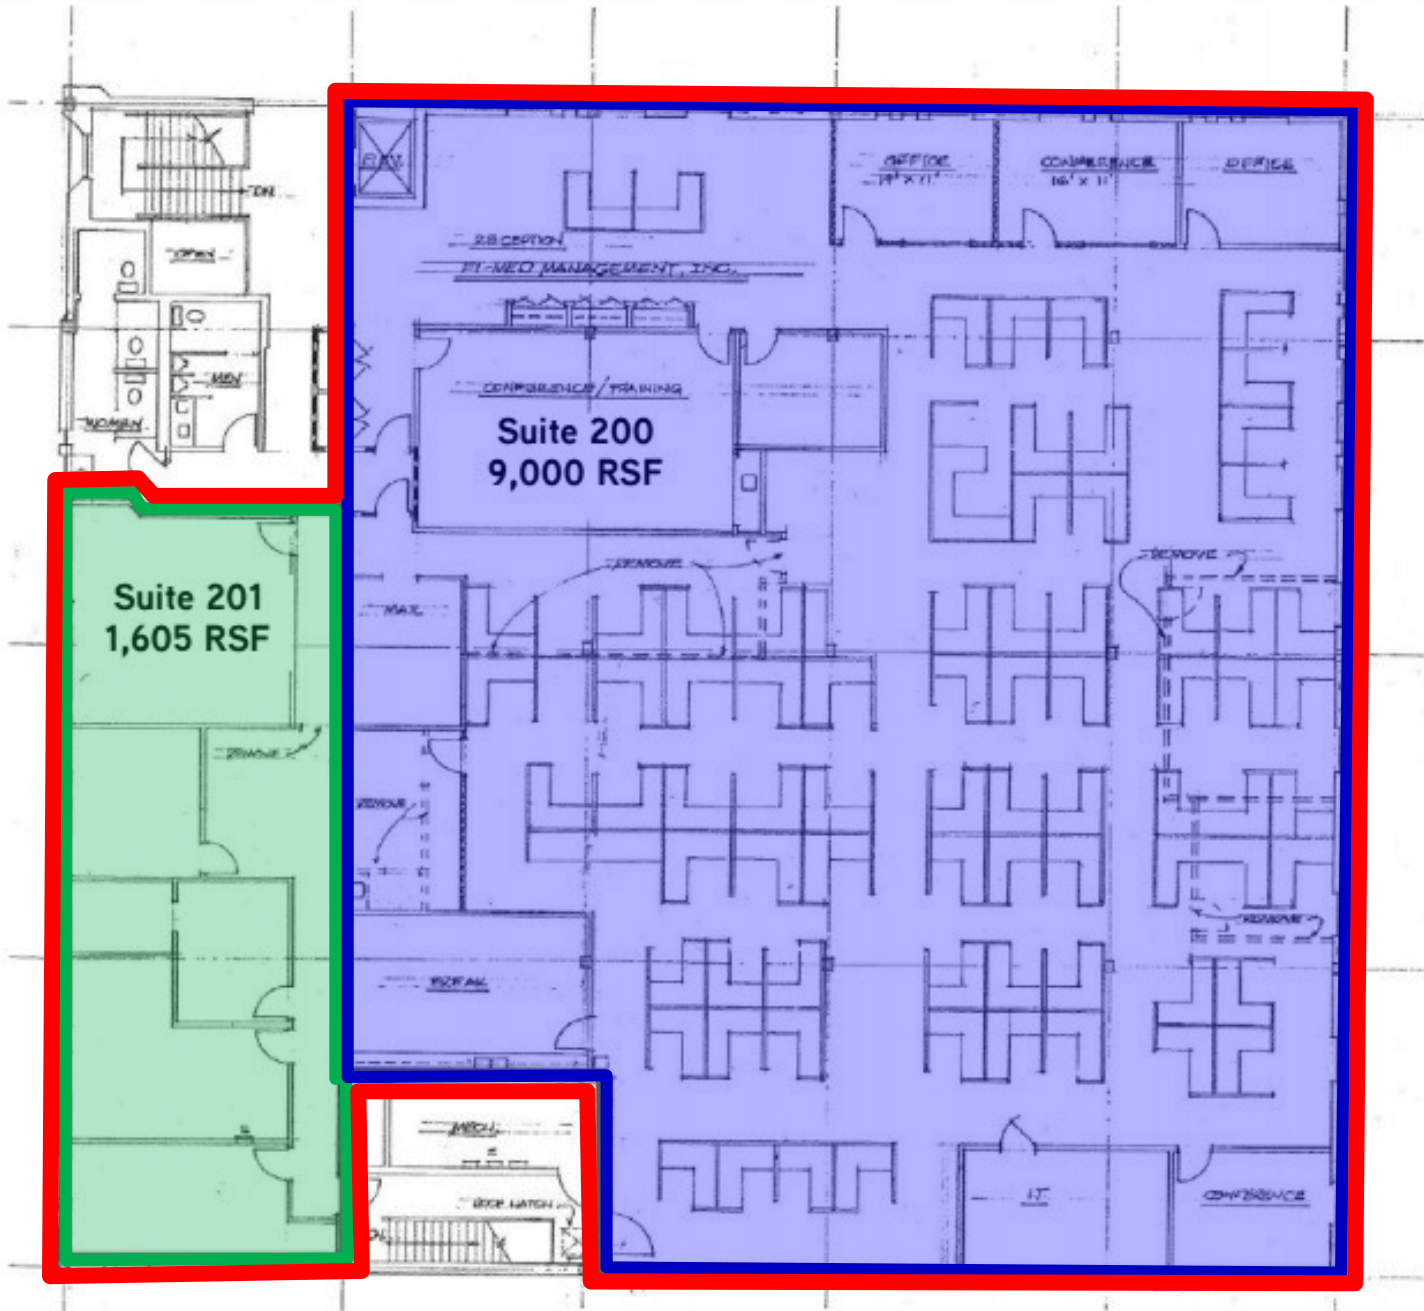

2200 N Mayfair Rd, Wauwatosa

SECOND FLOOR

SUITE	SQ.FT.	RATE	MONTHLY RENT
200	9,000 RSF	\$15.00/RSF Modified Gross	\$11,250.00 Modified Gross/Month
201	1,605 RSF	\$15.00/RSF Modified Gross	\$2,006.25 Modified Gross/Month
200-201	10,605 RSF	\$15.00/RSF Modified Gross	\$13,256.25 Modified Gross/Month