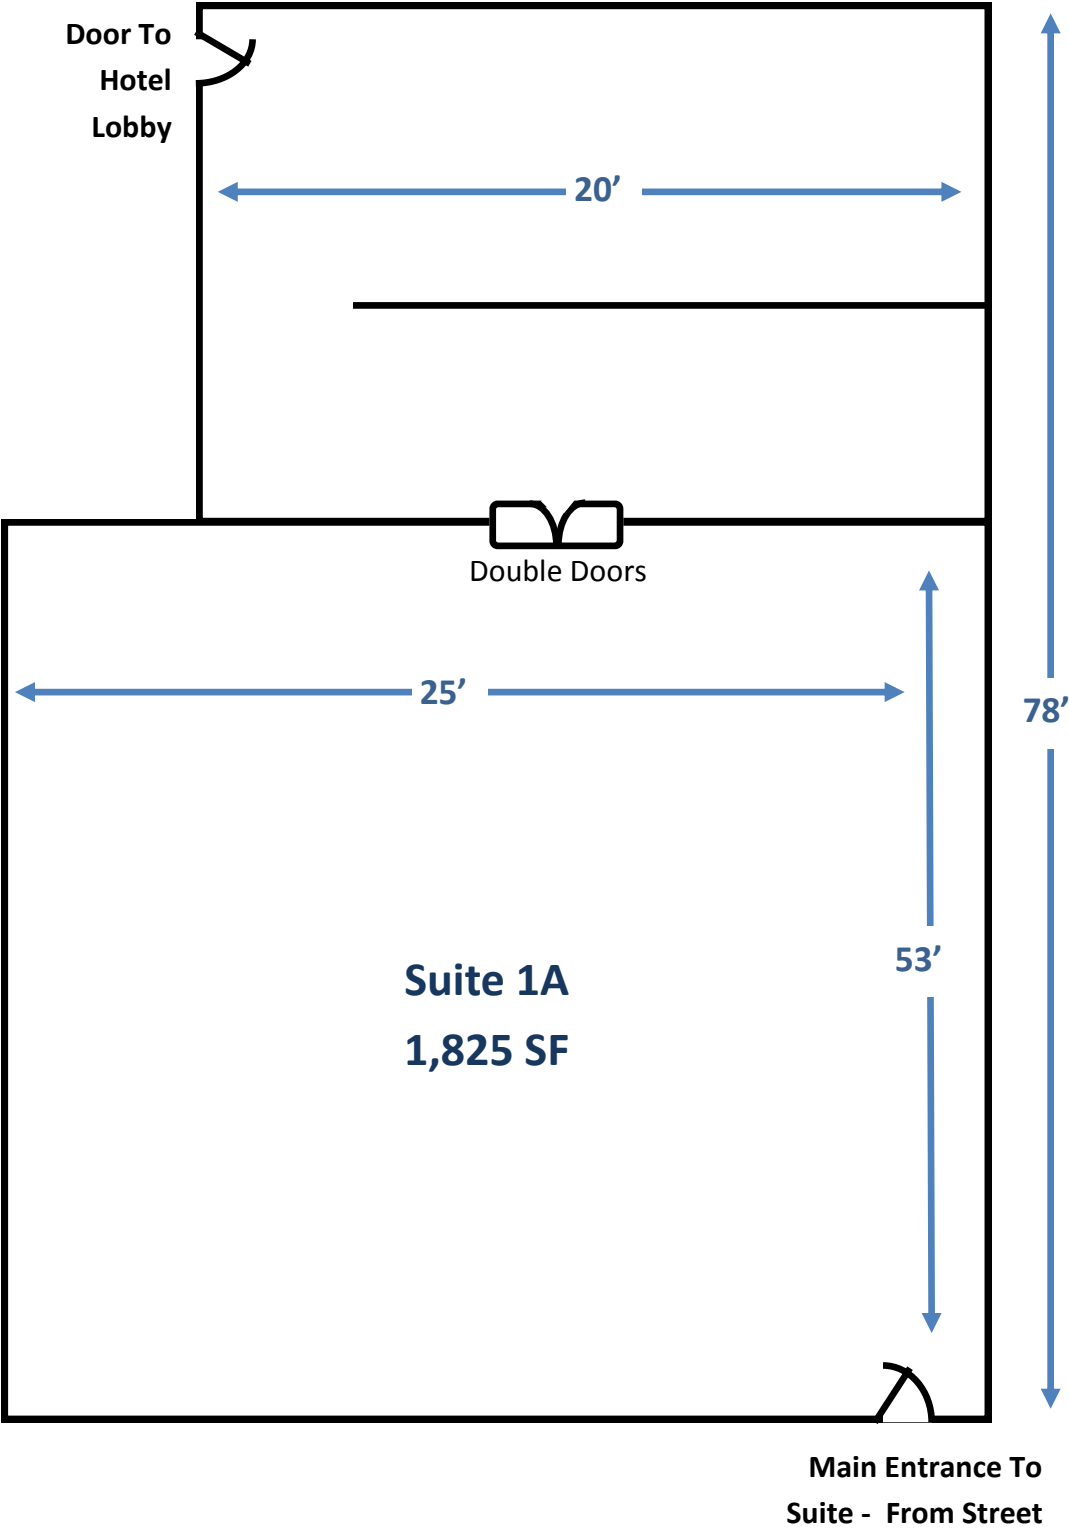

**924 E Juneau Avenue  
Milwaukee, WI 53202**

\*\*Disclaimer: All dimensions and measurements are approximate as they were measured by the Broker on site. Subject to error and correction.\*\*