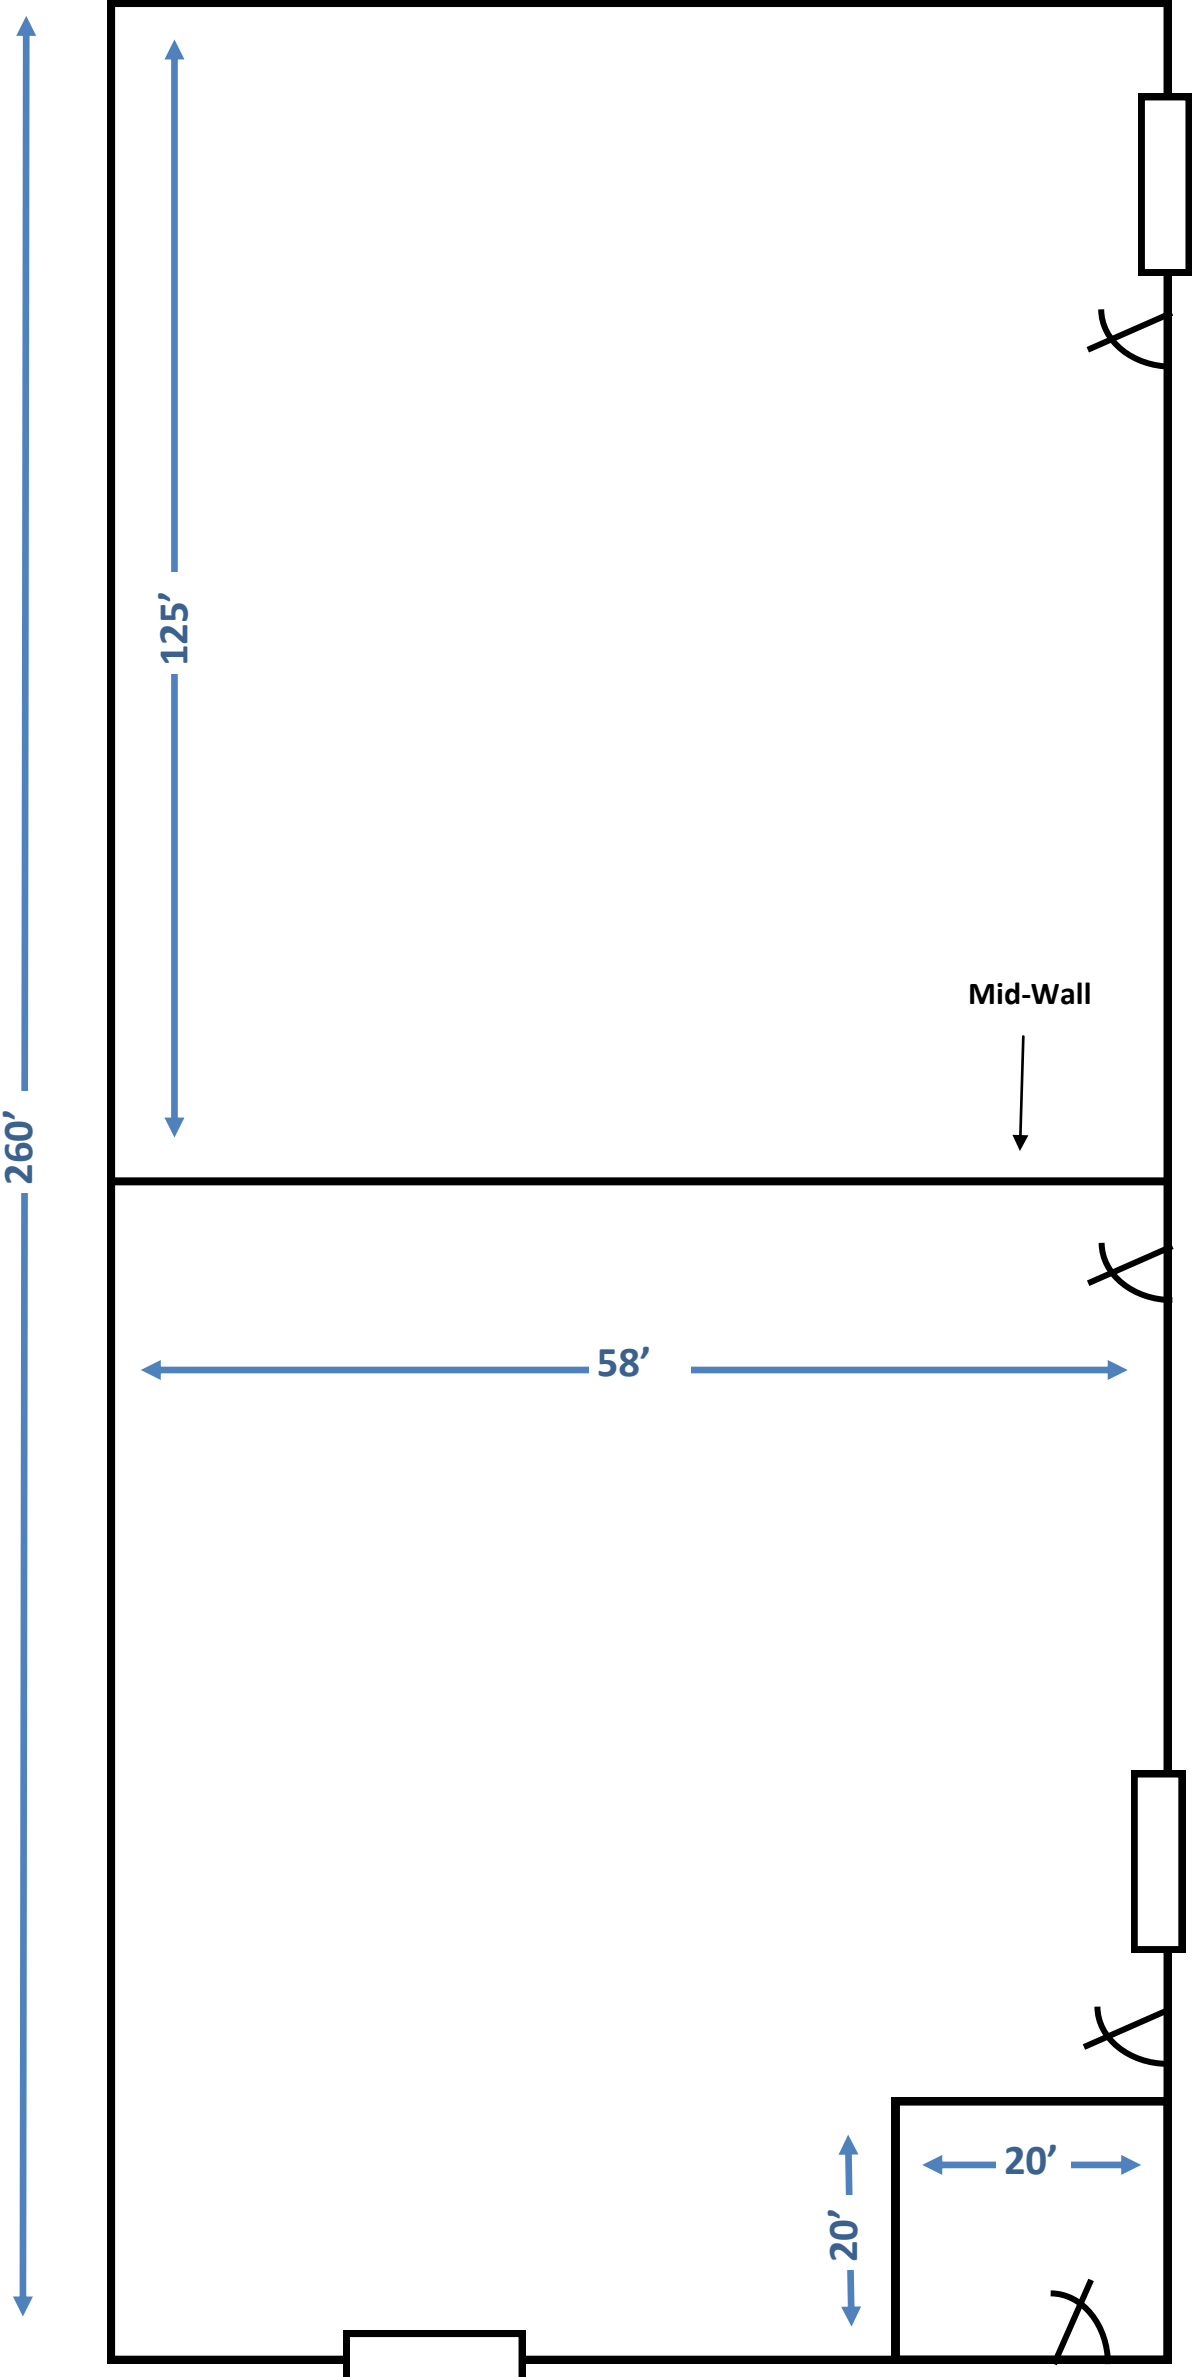

N57 W13380 Carmen Avenue, Menomonee Falls

\*\*Disclaimer: All dimensions and measurements are approximate as they were measured by the Broker on site. Subject to error and correction.\*\*