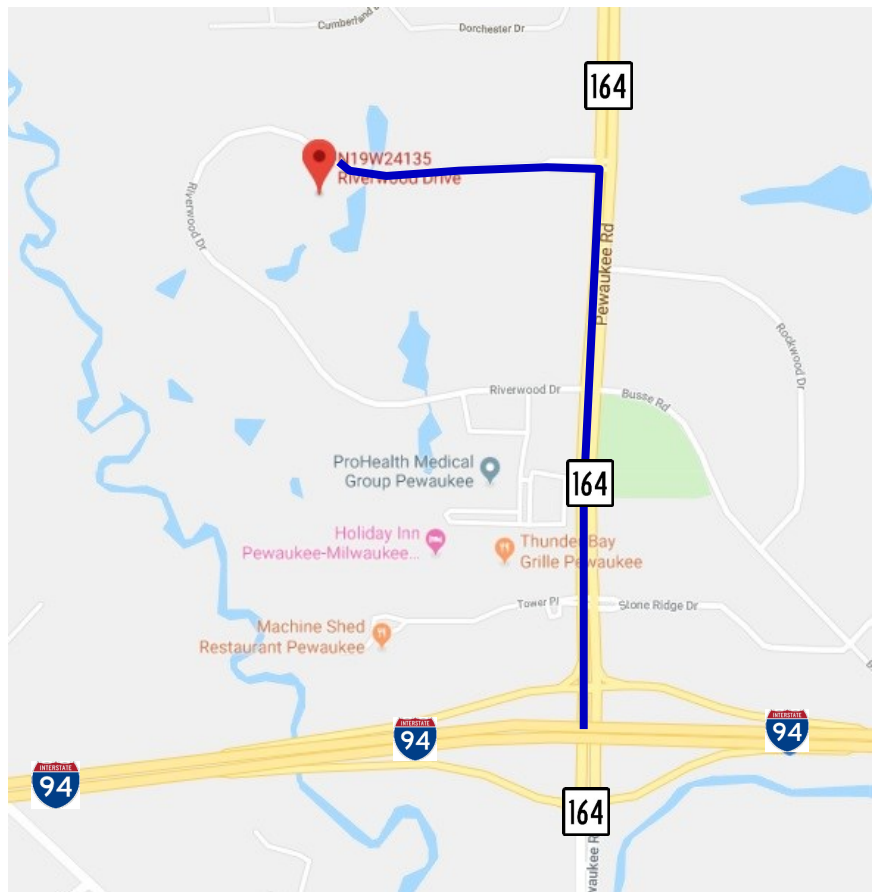

**N19W24135
Riverwood Drive,
Pewaukee**

1 mile to I-94

Mike Judson, President
262-695-8800
mjudson@judsonrealestate.com

Cole Russell
262-695-8800
crussell@judsonrealestate.com

Judson & Associates, s.c.
1285 Sunnyridge Road
Pewaukee, WI 53072