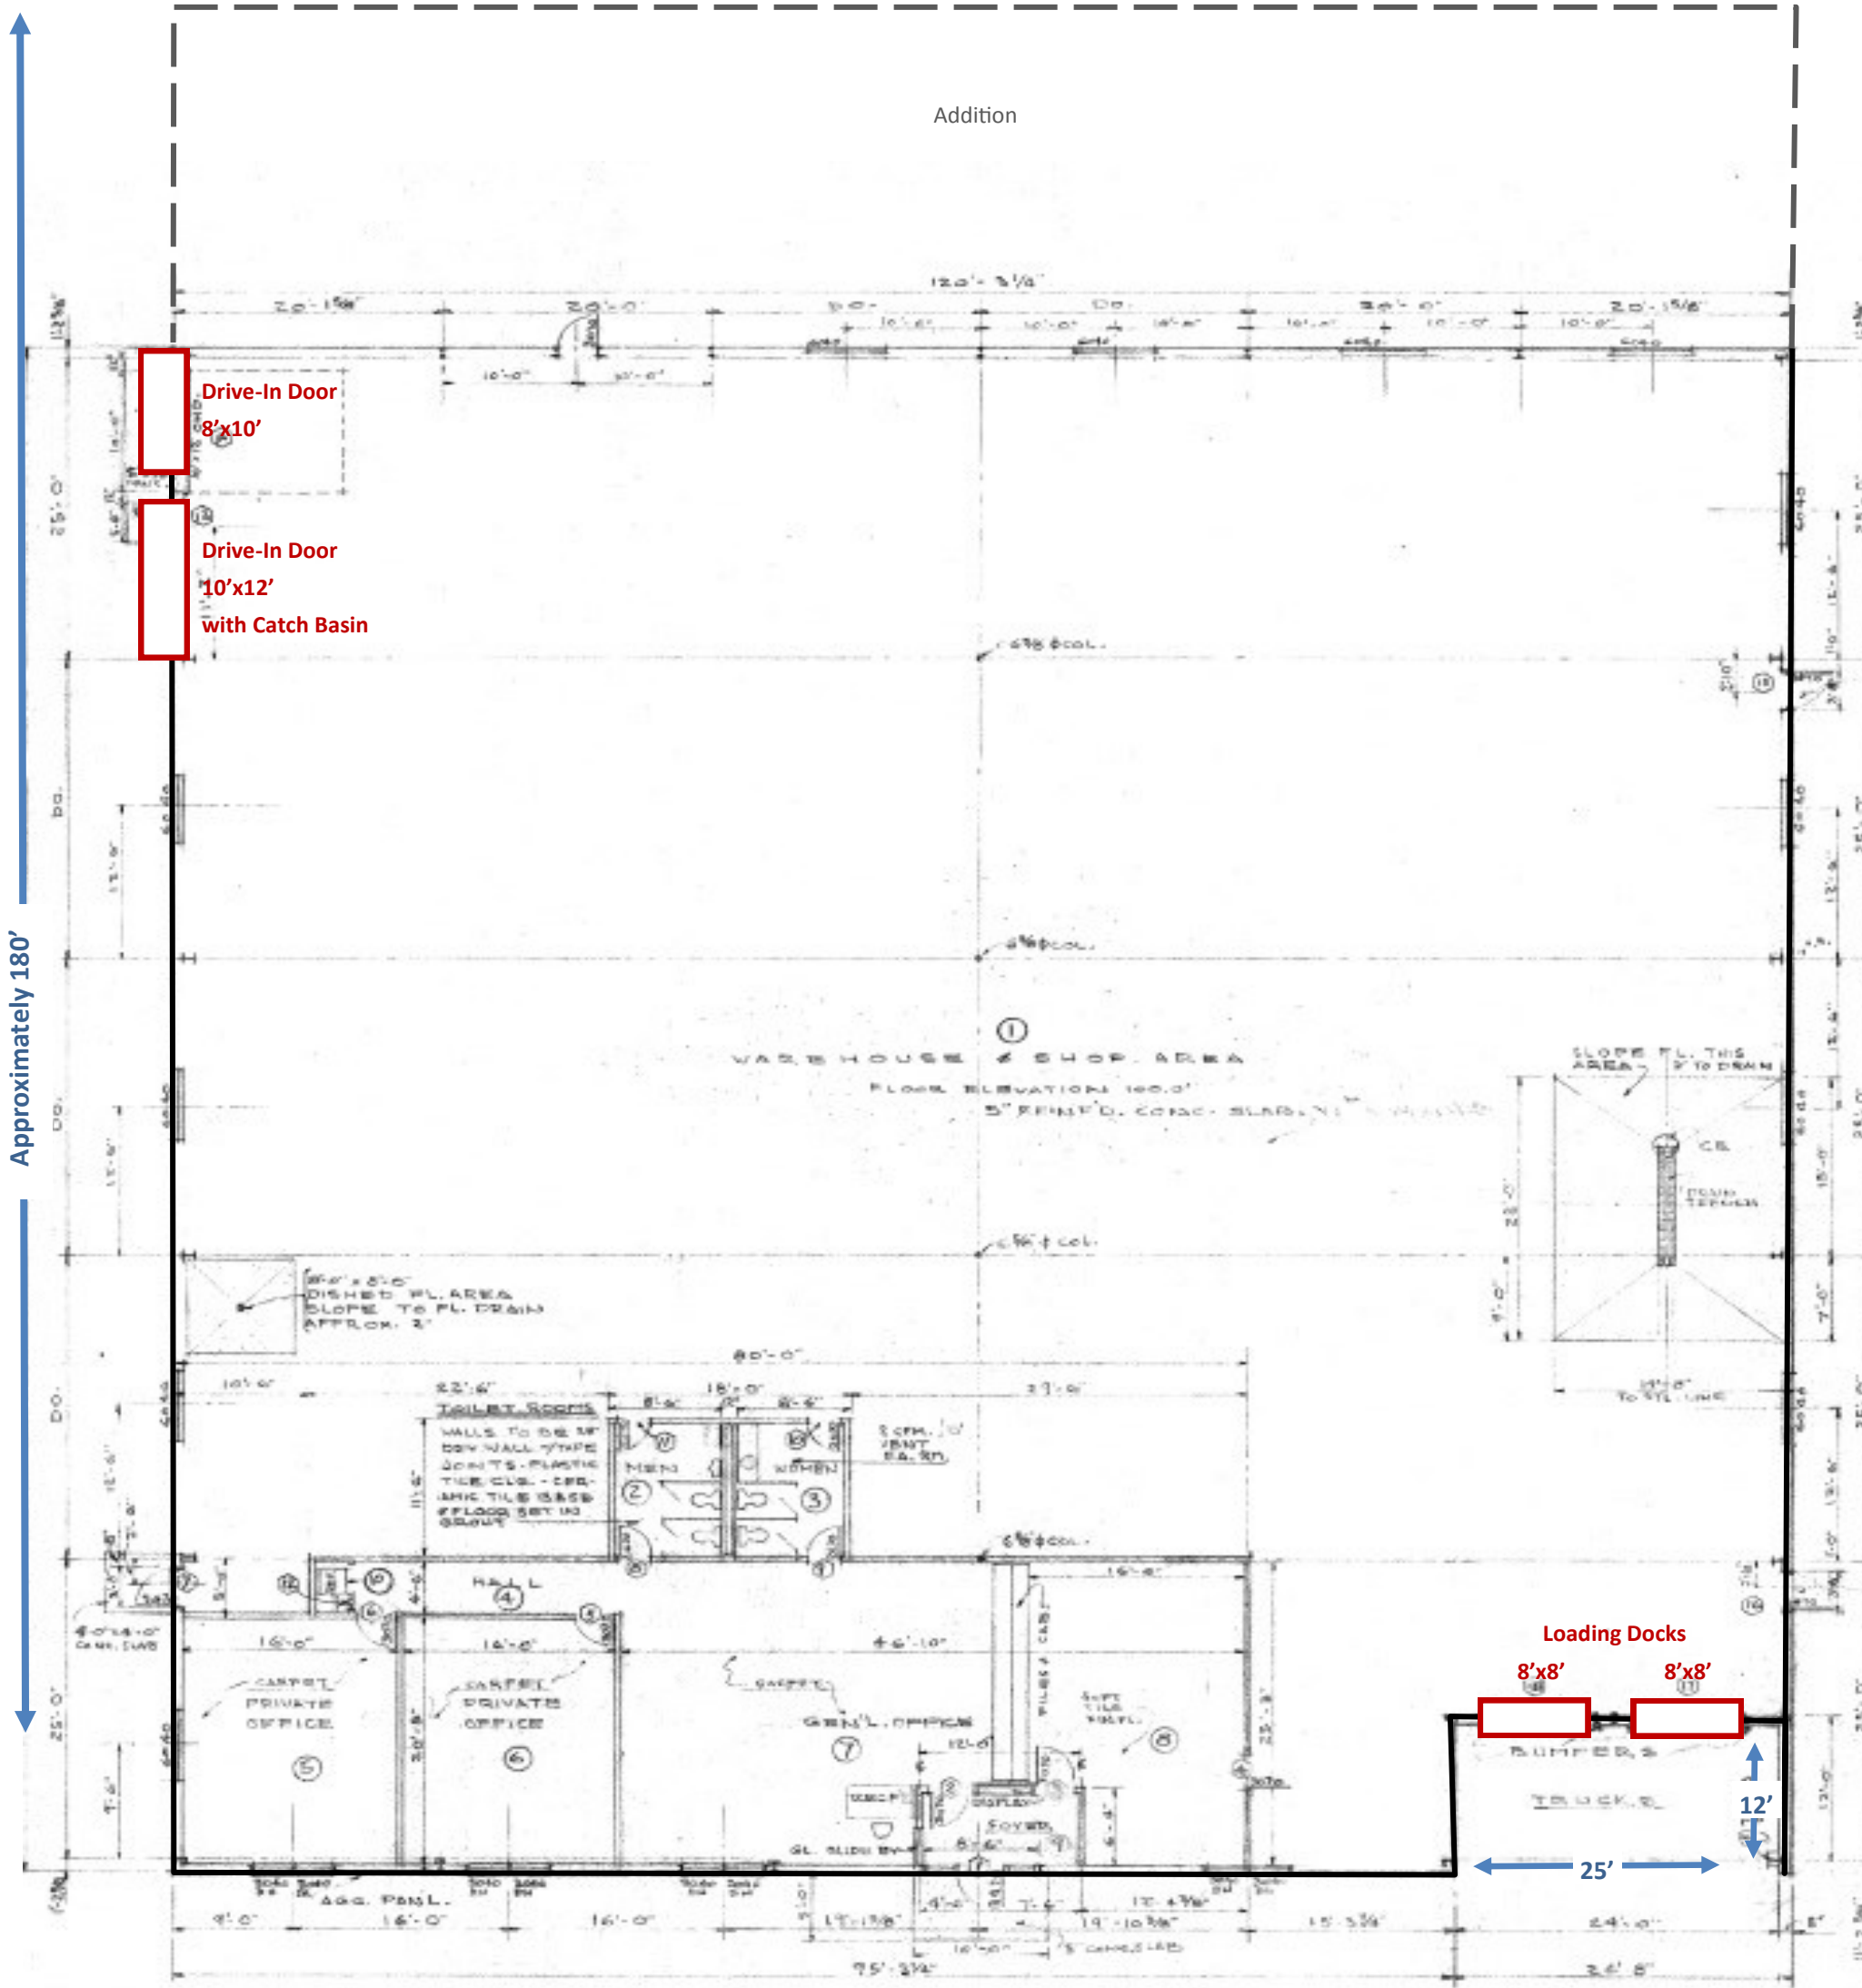

1201 Sentry Drive, Waukesha

Approximately 120'

Mark Gorski, Partner / Sales Agent
 262-695-8800
 mgorski@judsonrealestate.com

Matt Judson / Sales Agent
 262-695-8800
 matt.judson@judsonrealestate.com

1285 Sunnyridge Road
 Pewaukee, WI 53072
 www.judsonrealestate.com