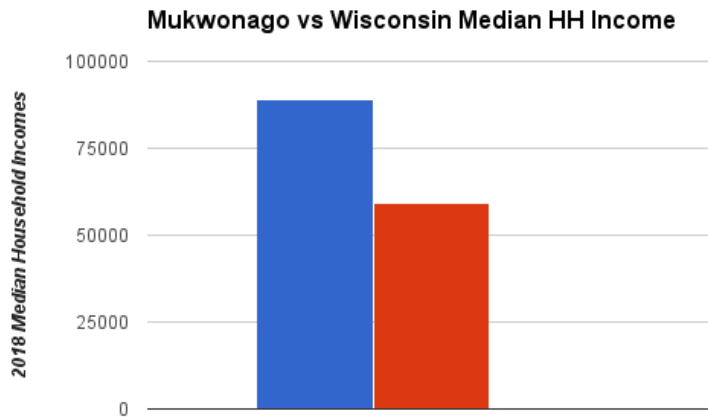

Village of Mukwonago Demographics

Within 15 Mins. of Mukwonago (Blue) Statewide Wisconsin (Red)

** Data Source: Village of Mukwonago**

Population **	2015			2016 Projection		
	< 1 Mile	< 3 Miles	< 5 Miles	< 1 Mile	< 3 Miles	< 5 Miles
Total Estimated Population	3,624	11,630	25,283	3,773	12,340	26,868
Total Census 2010 Population	3,017	9,598	21,058	3,017	9,598	21,058
Population Change %	19.8%	23.3%	18.5%	24.3%	31.7%	26%
Population Density (People/SQ Mile)	2,149	1,512	856	2,213	1,583	897
Median Age	43	44	45	45	46	46
Total Males	1,829	5,812	12,787	1,910	6,198	13,602
Total Females	1,795	5,818	12,496	1,863	6,142	13,266
TOTAL POPULATION FOR MUKWONAGO	7,772 (According to 2015 US Census Data) ** Data Source: Xceligent**					