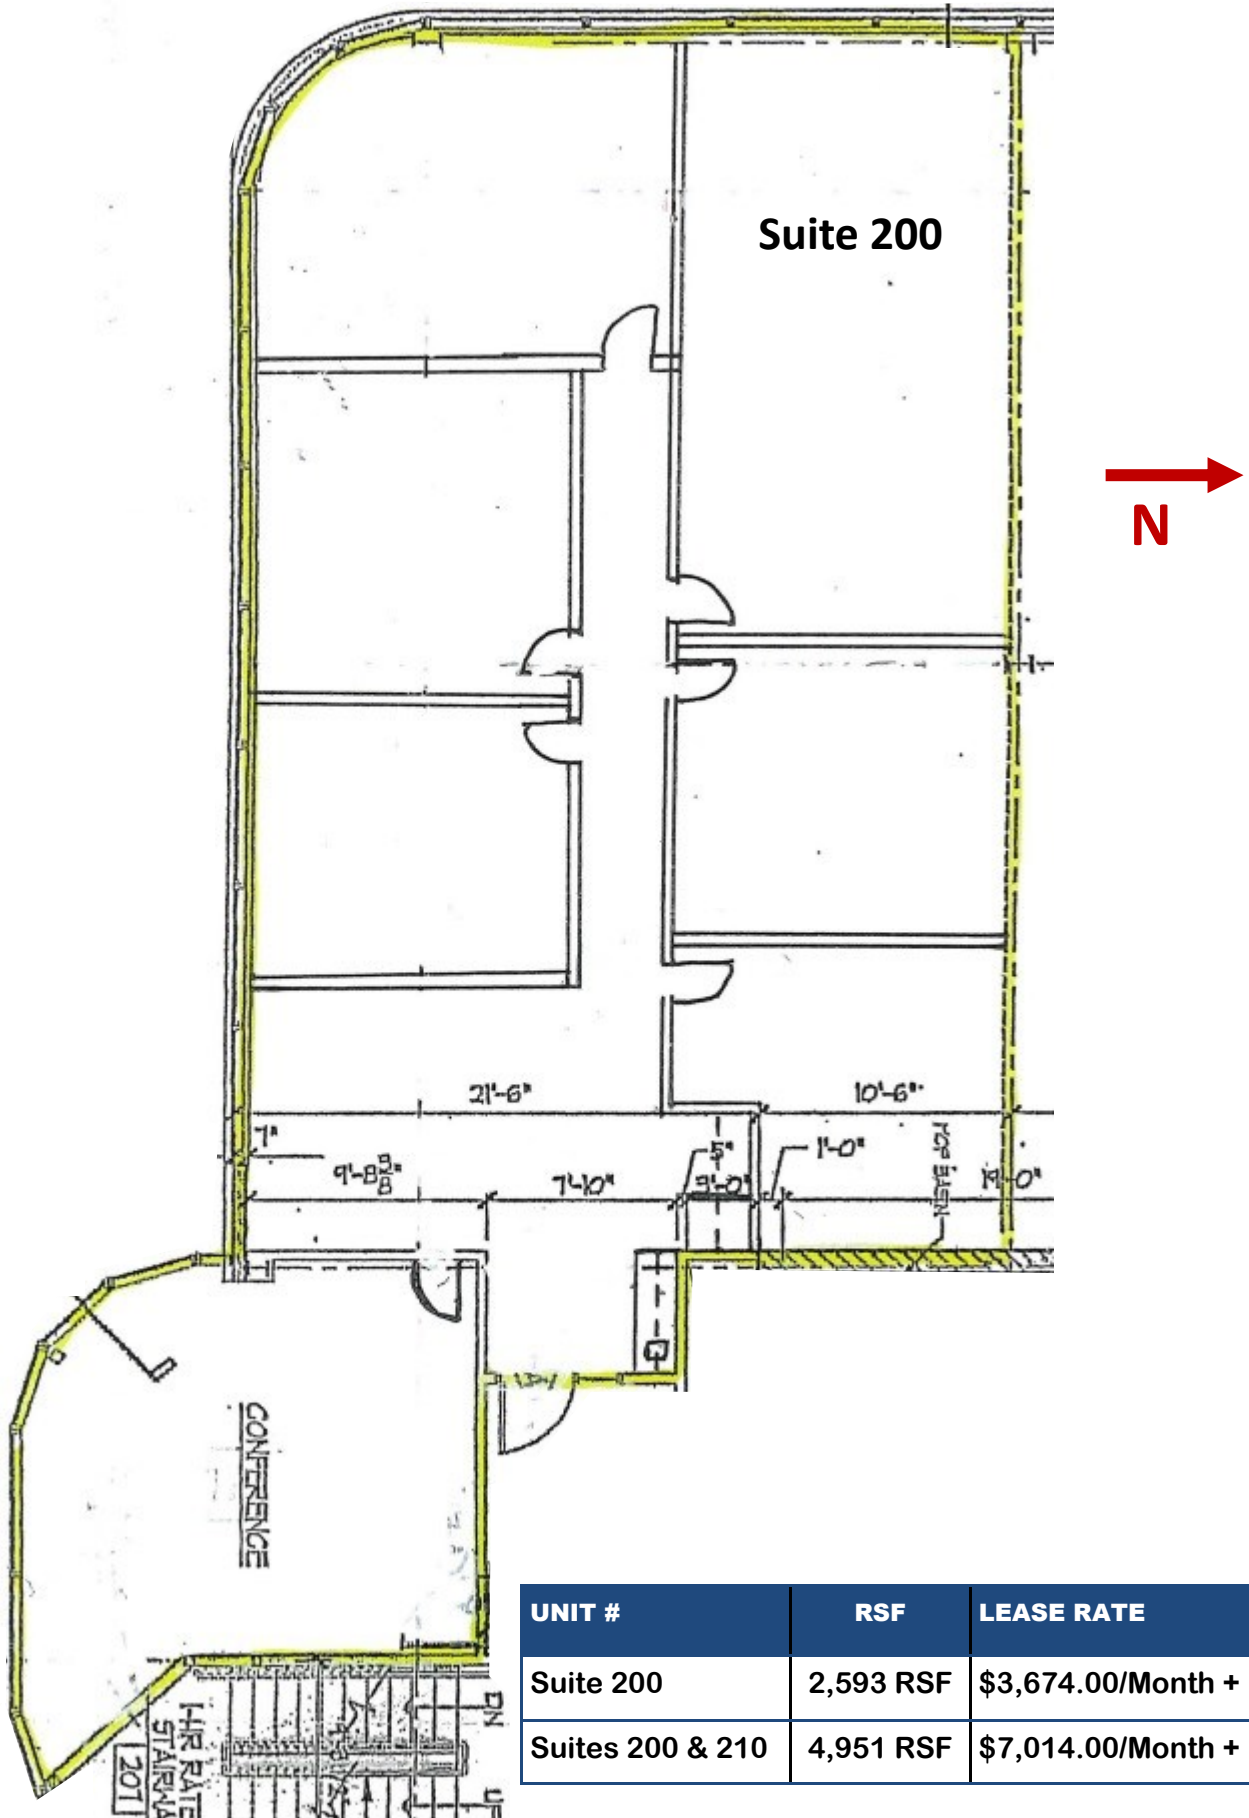

SECOND FLOOR SOUTHWEST

UNIT #	RSF	LEASE RATE
Suite 200	2,593 RSF	\$3,674.00/Month + Electric
Suites 200 & 210	4,951 RSF	\$7,014.00/Month + Electric